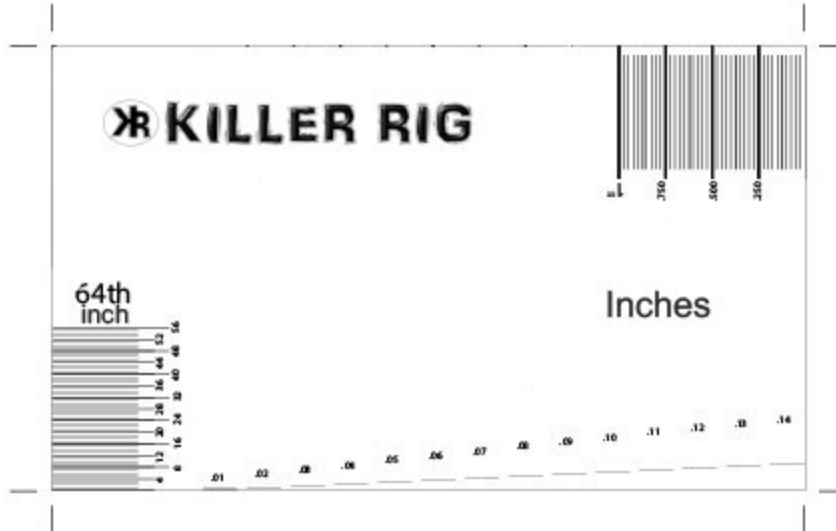

String Action Gauge

Verify proper scale by measuring the *one inch* calibration bar (at right.)

Calibration Bar

Free
Guitar
Picks